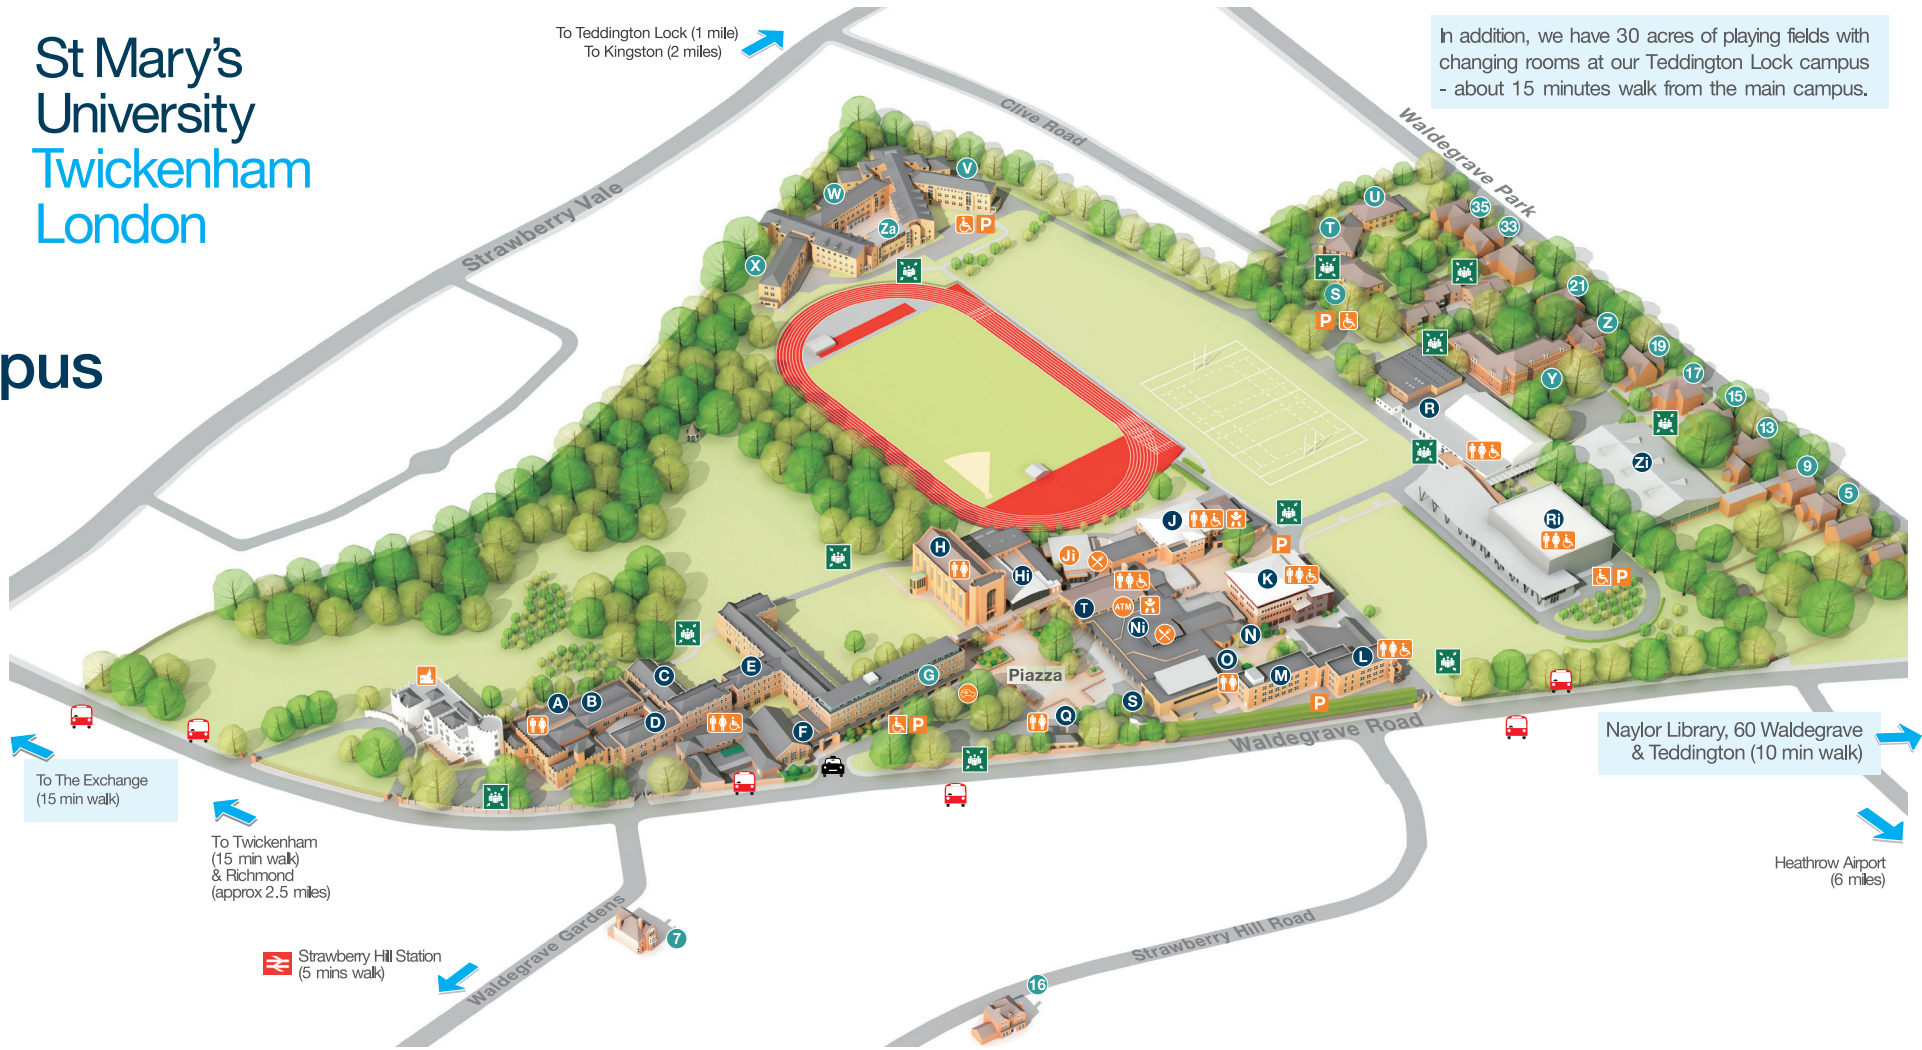

# Campus Map

In addition, we have 30 acres of playing fields with changing rooms at our Teddington Lock campus - about 15 minutes walk from the main campus.

To The Exchange (15 min walk)

To Twickenham (15 min walk) & Richmond (approx 2.5 miles)

Strawberry Hill Station (5 mins walk)

To Teddington Lock (1 mile)  
To Kingston (2 miles)

Naylor Library, 60 Waldegrave & Teddington (10 min walk)

Heathrow Airport (6 miles)